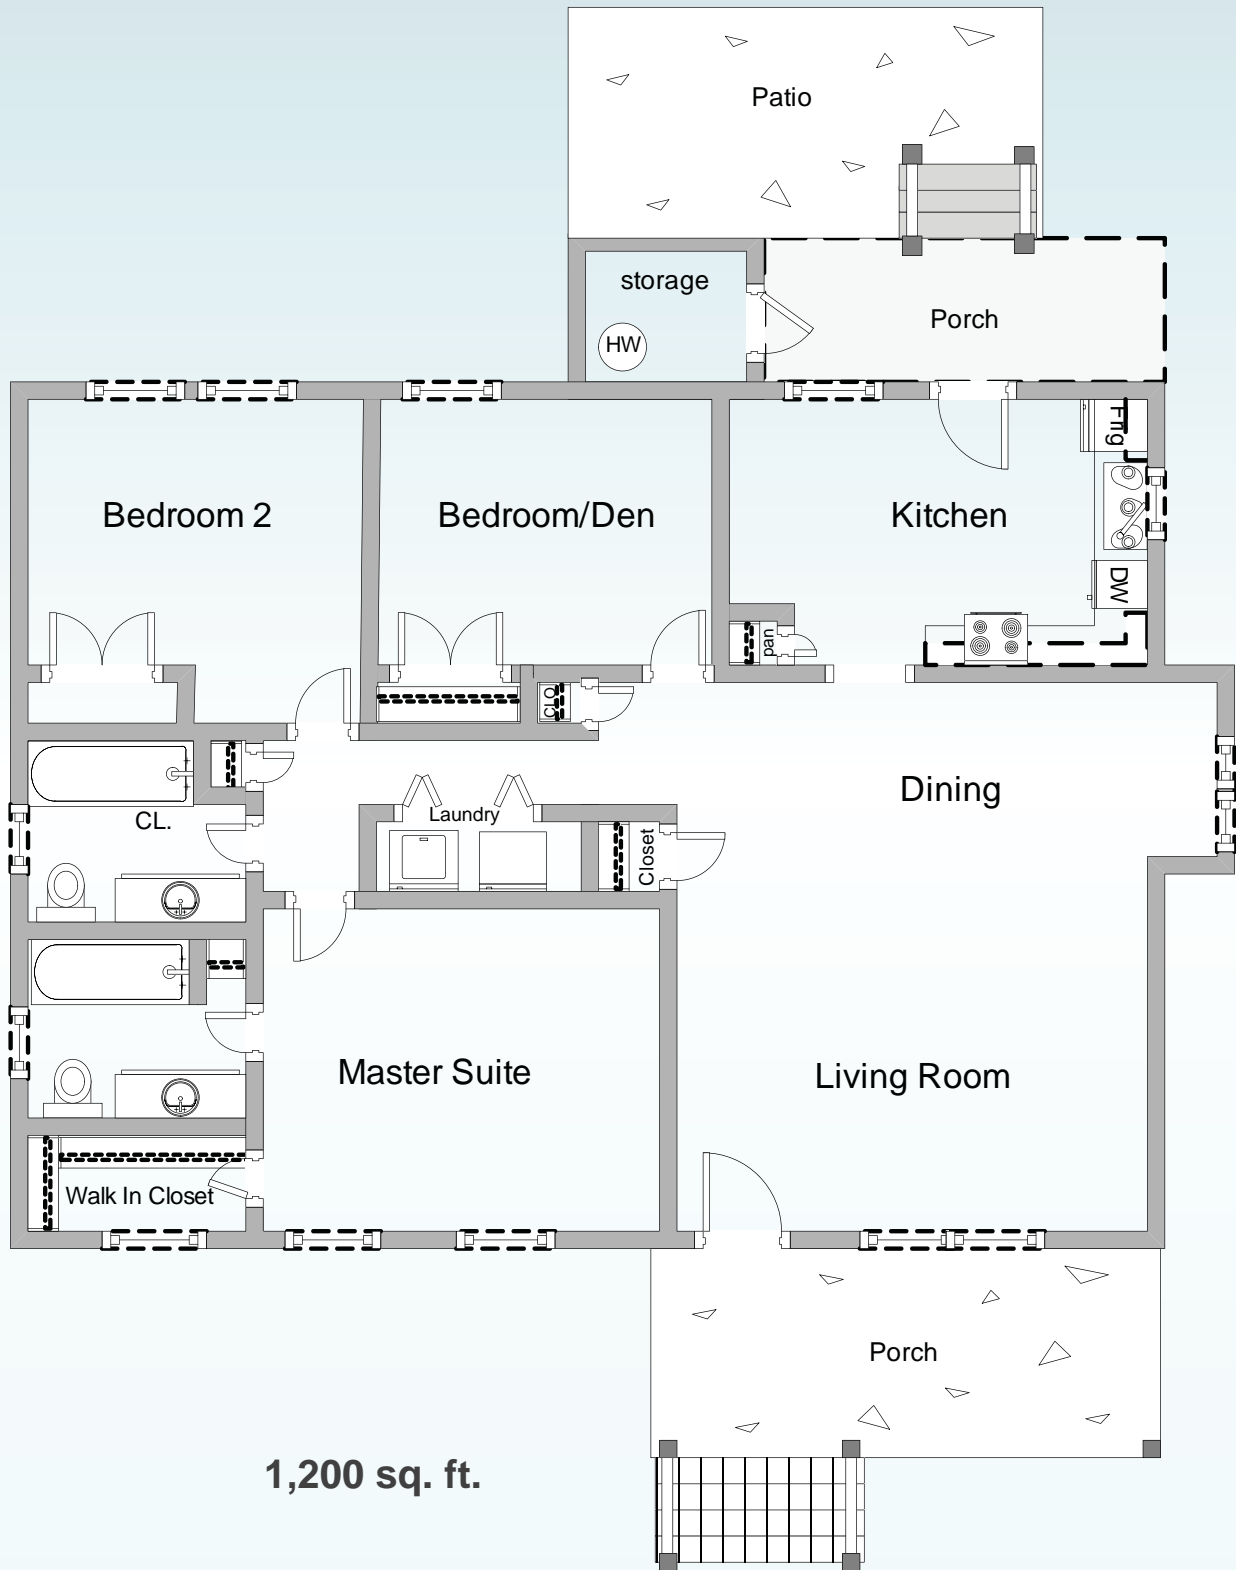

# Capitol Area Developments

Capitol Park

3 Bedroom / 2 Bath Single Family (B)

Affordable living, at its best.

[cadcommunities.com](http://cadcommunities.com)

Studios, One Two and Three Bedroom Apartments & Townhomes throughout Raleigh.