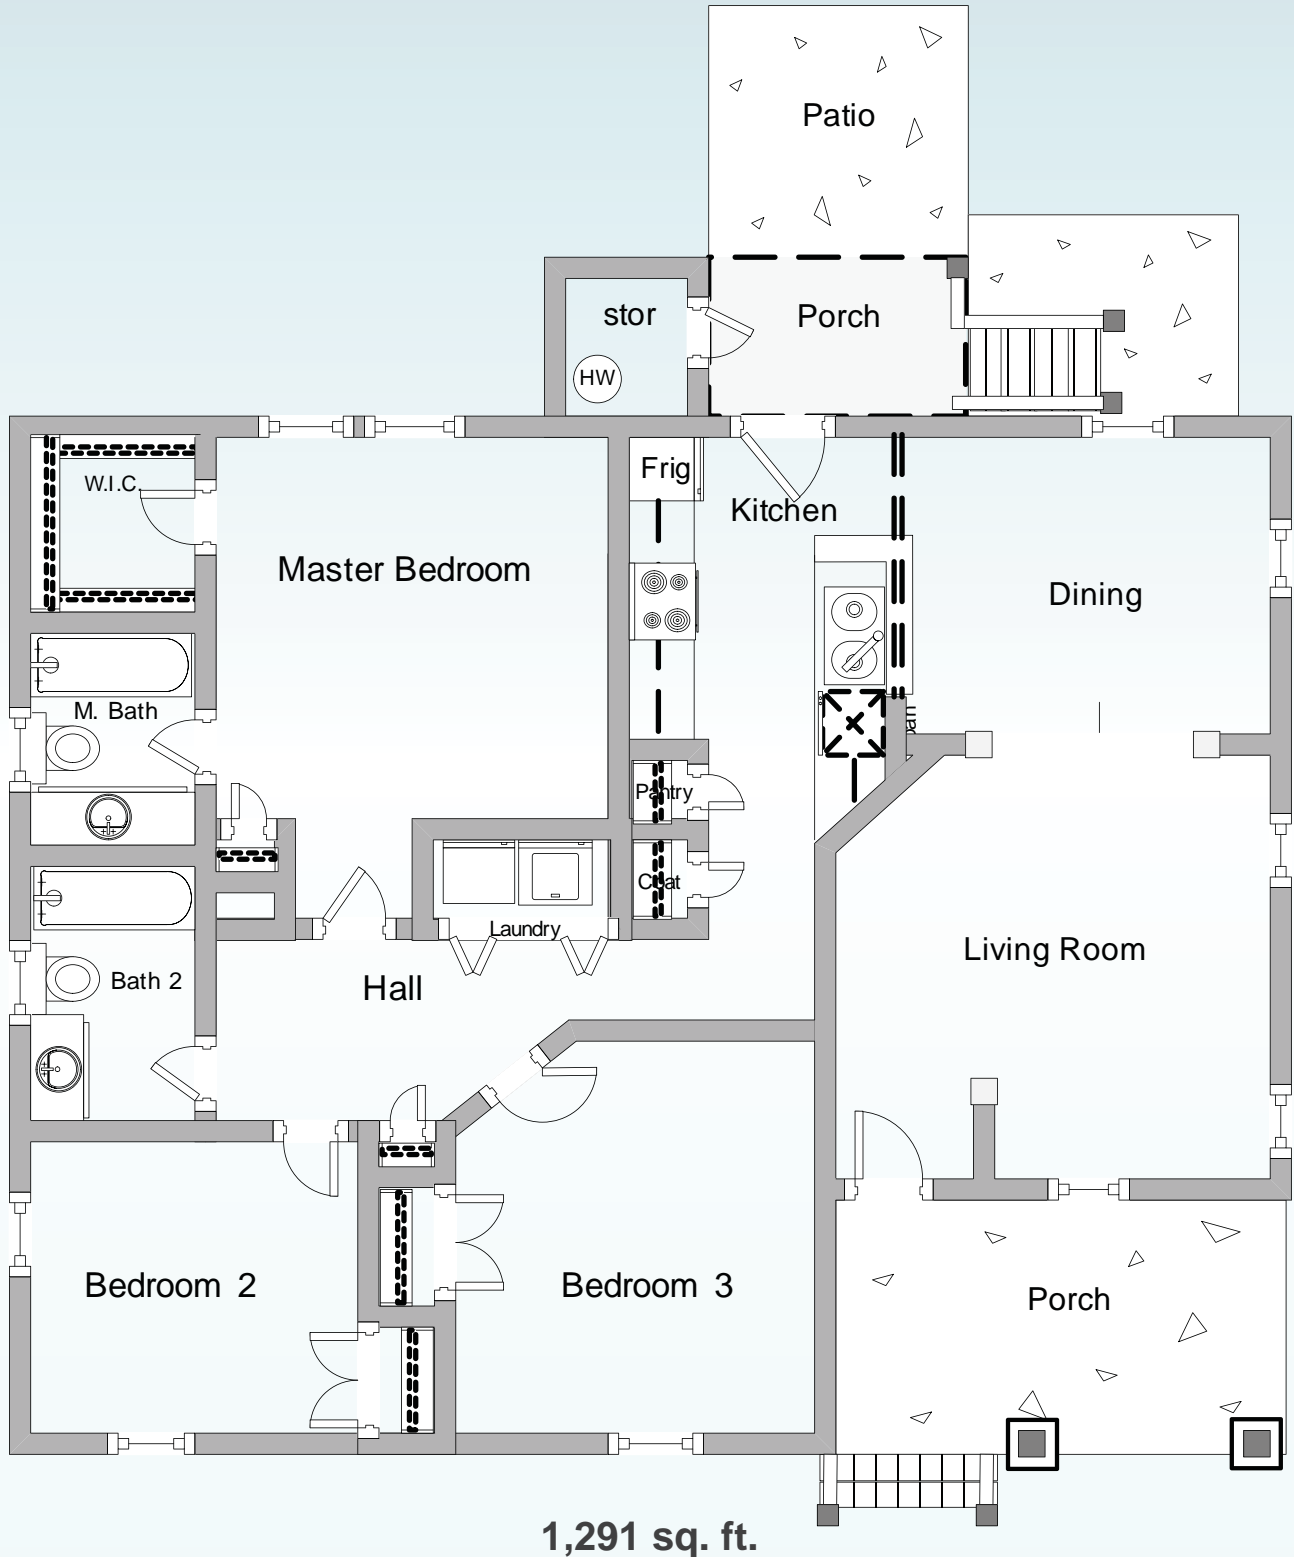

# Capitol Area Developments

Capitol Park

3 Bedroom / 2 Bath Single Family (C)

Affordable living, at its best.

[cadcommunities.com](http://cadcommunities.com)

Studios, One Two and Three Bedroom Apartments & Townhomes throughout Raleigh.