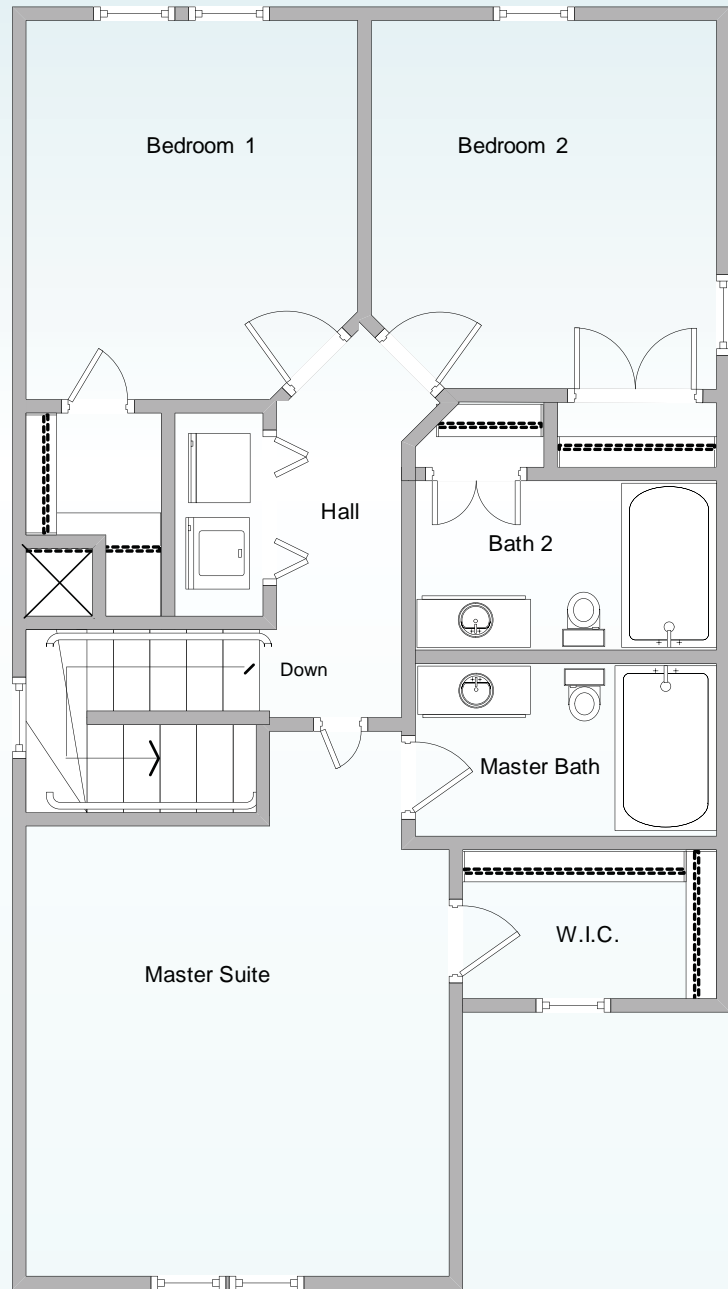

Capitol Area Developments

Capitol Park

3 Bedroom / 3 Bath Single Family (G)

Affordable living, at its best.

cadcommunities.com

Studios, One Two and Three Bedroom Apartments & Townhomes throughout Raleigh.