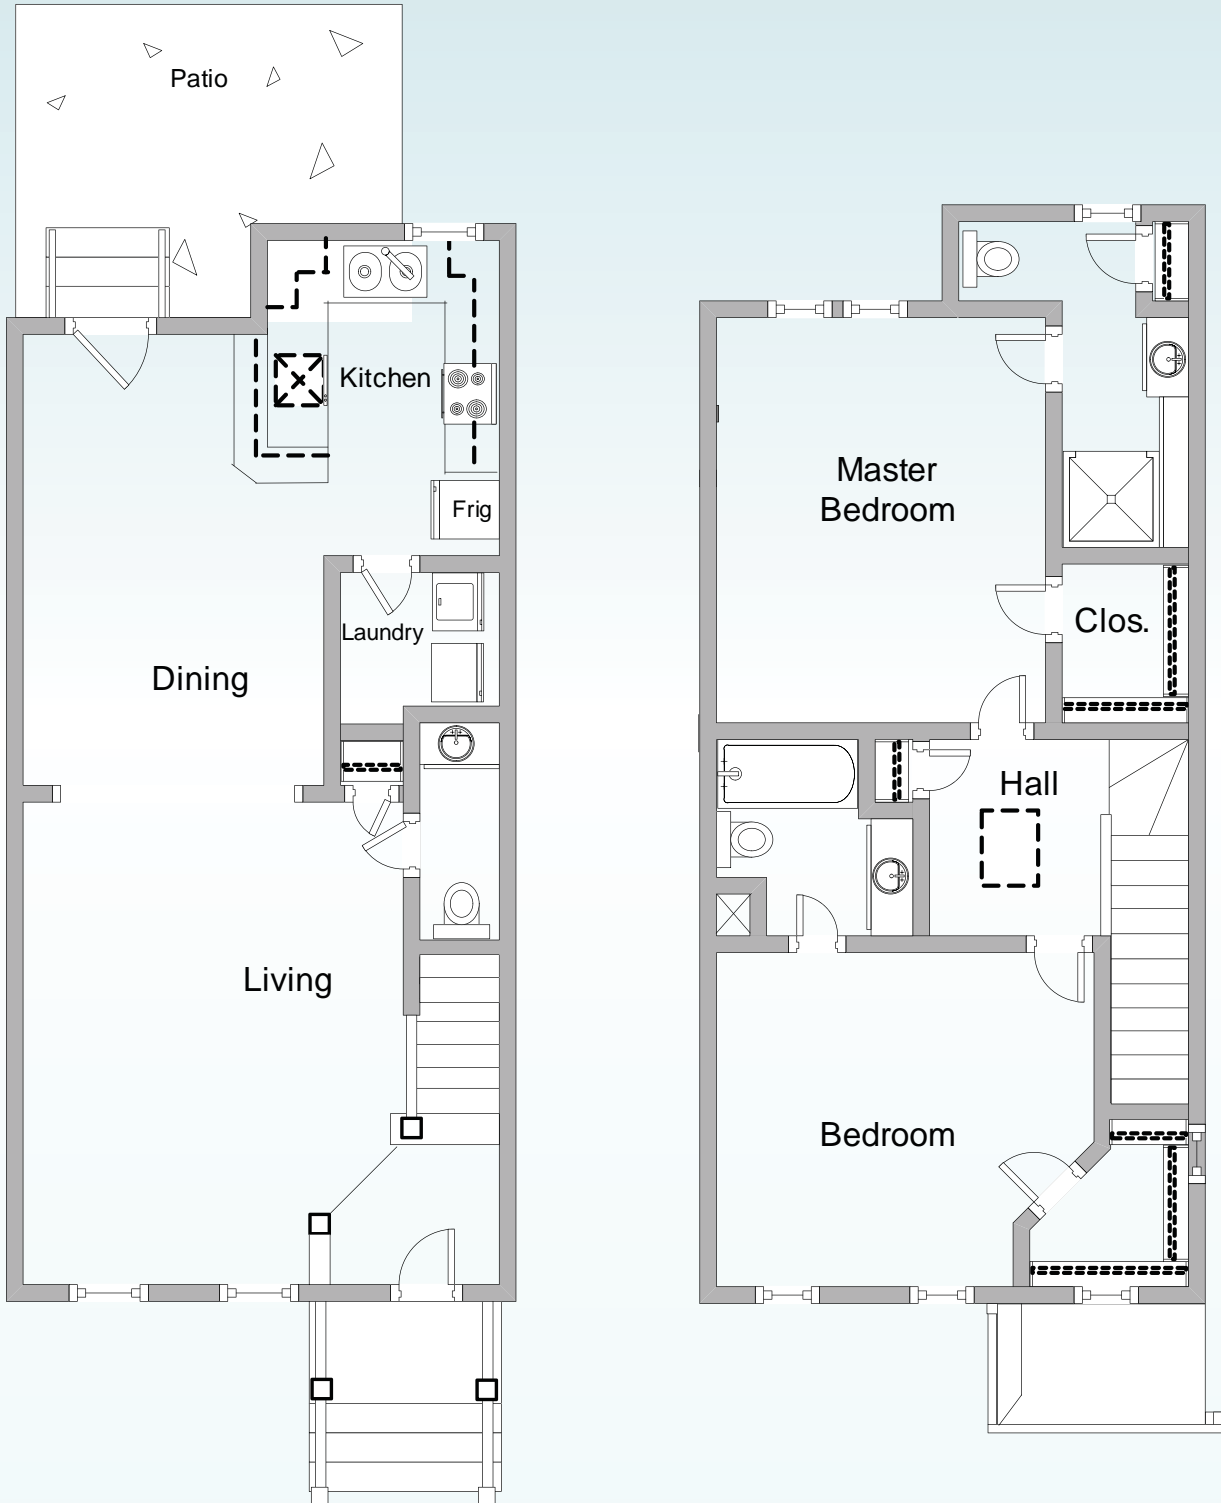

Capitol Area Developments

Capitol Park

2 Bedroom / 2.5 Bath Townhome (A)

1,228 sq. ft.

Affordable living, at its best.

cadcommunities.com

Studios, One Two and Three Bedroom Apartments & Townhomes throughout Raleigh.