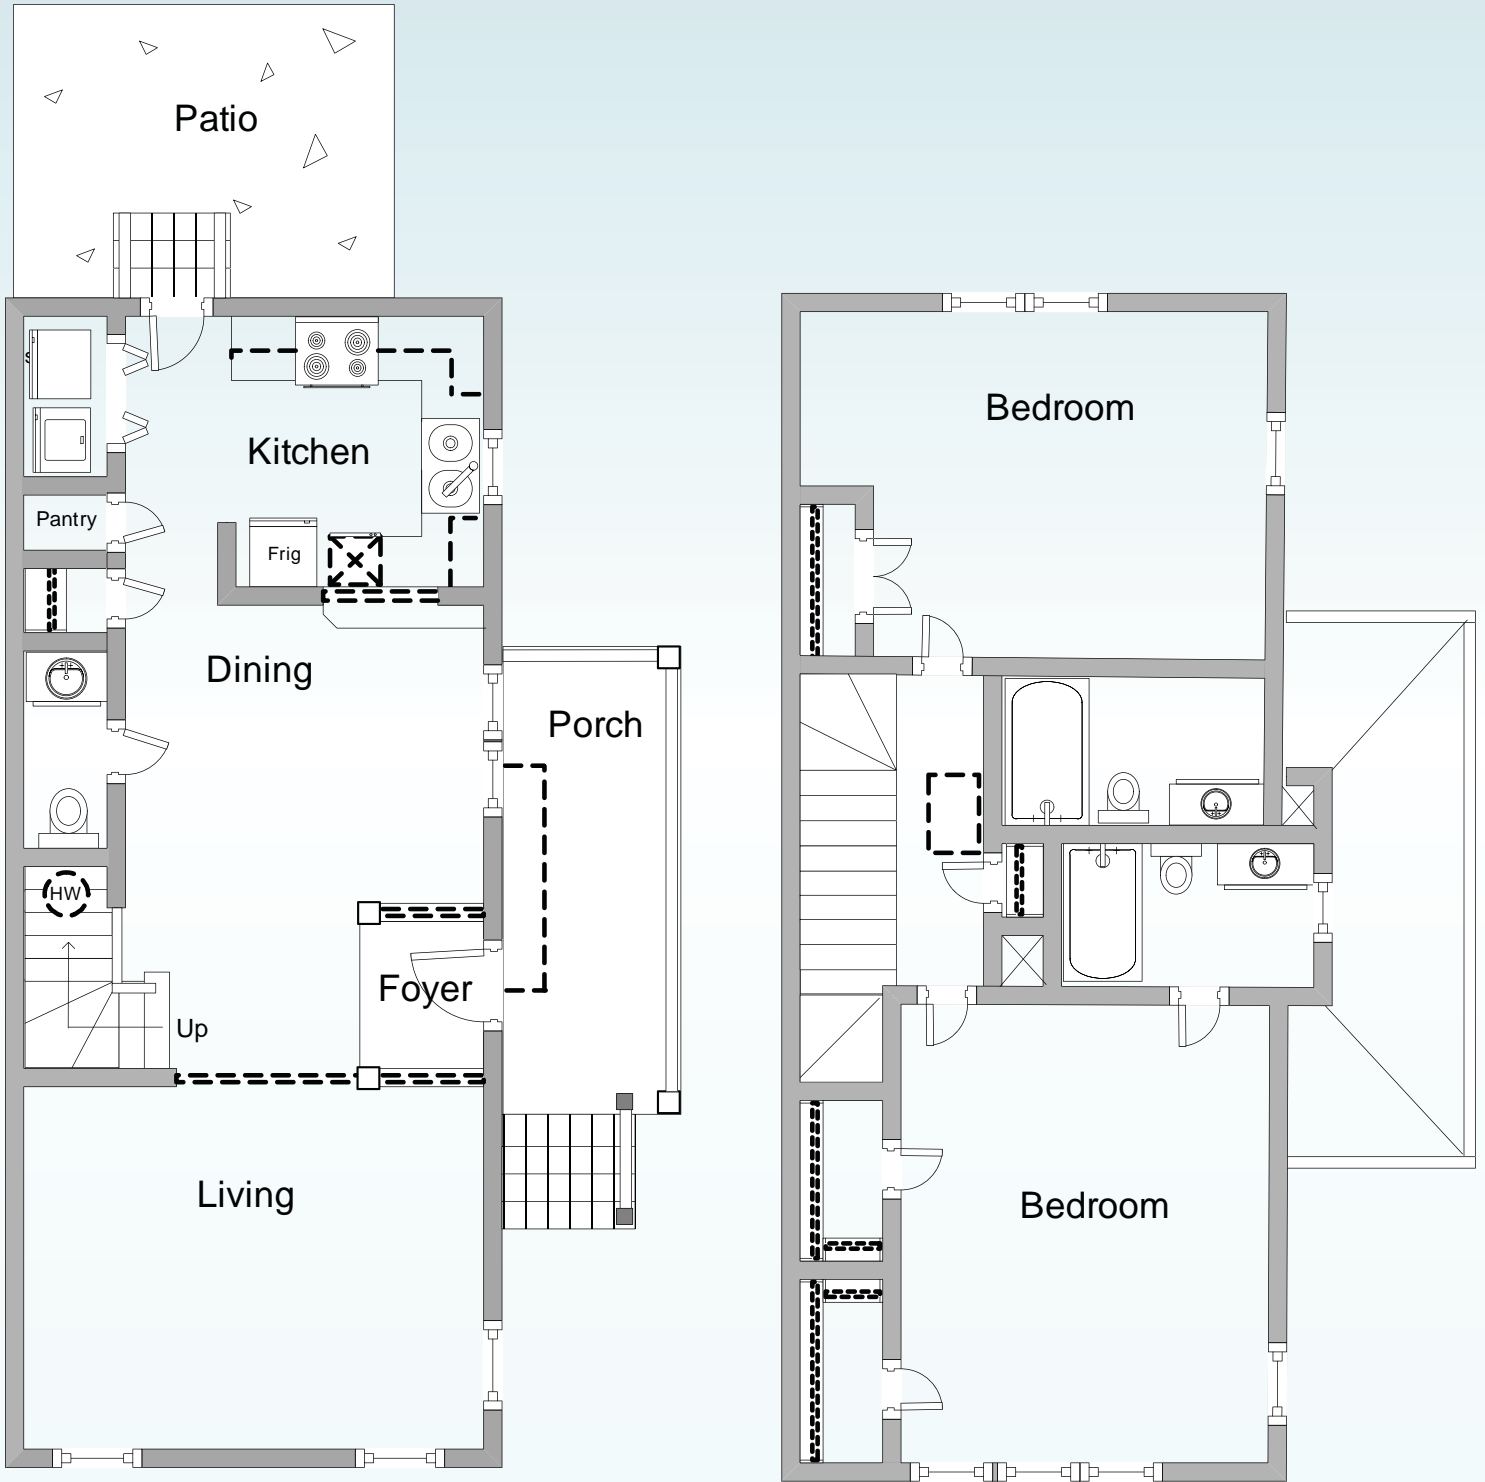

Capitol Area Developments

Capitol Park

2 Bedroom / 2 Bath Townhome (C)

1,237 sq. ft.

Affordable living, at its best.

cadcommunities.com

Studios, One Two and Three Bedroom Apartments & Townhomes throughout Raleigh.