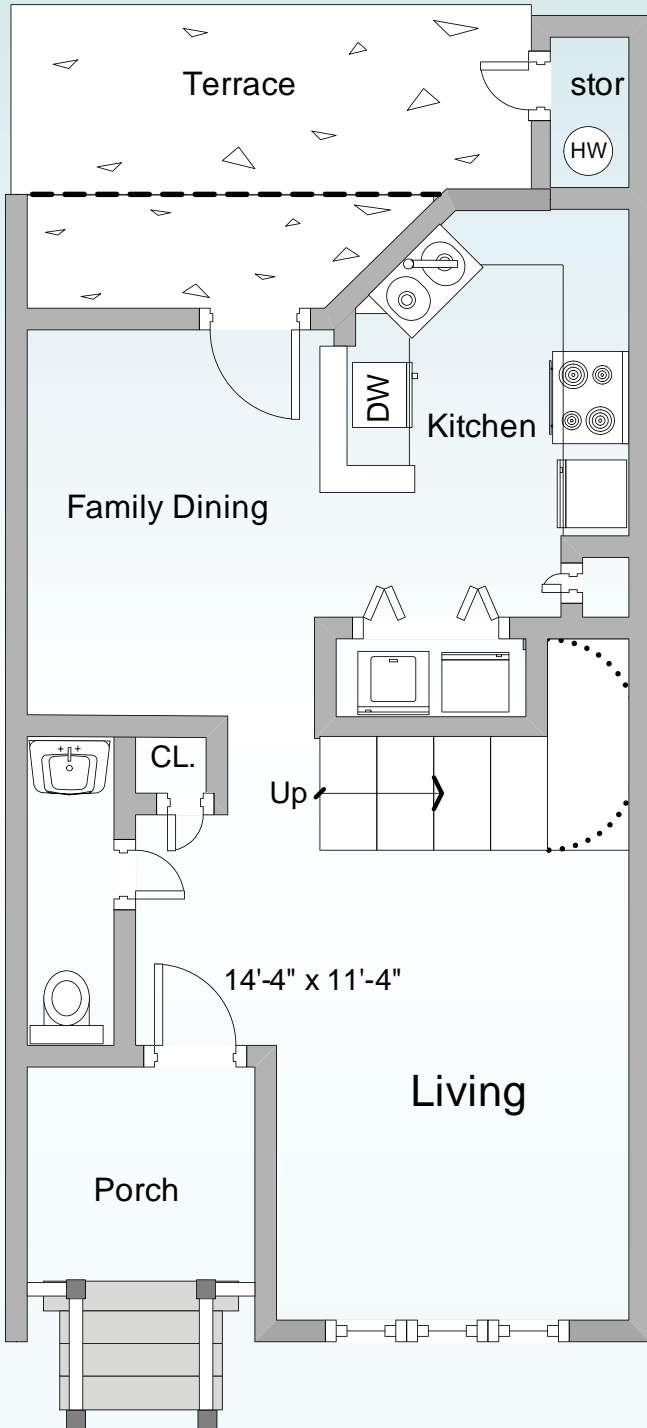

Capitol Area Developments

Chavis Heights

3 Bedroom / 2.5 Bath Townhome

1,223 sq. ft.

Affordable living, at its best.

cadcommunities.com

Studios, One Two and Three Bedroom Apartments & Townhomes throughout Raleigh.