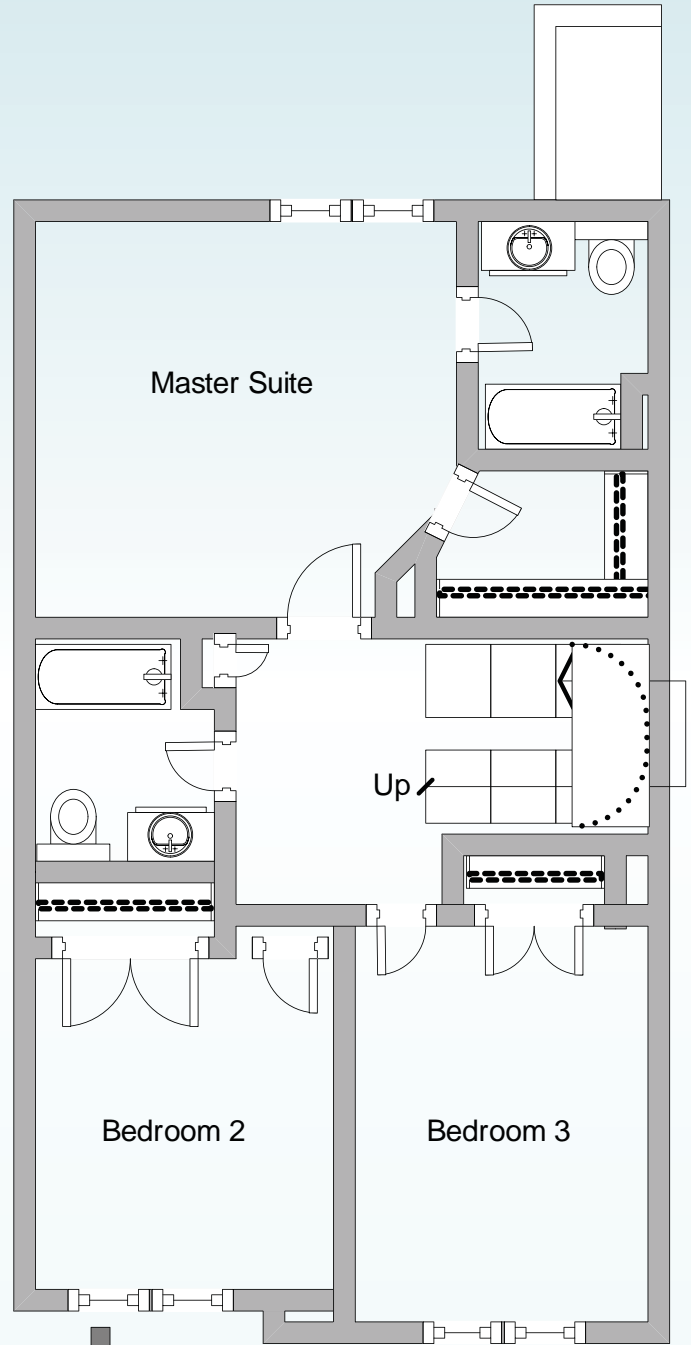

Capitol Area Developments

Chavis Heights

3 Bedroom / 2.5 Bath Townhome

1,223 sq. ft.

Affordable living, at its best.

cadcommunities.com

Studios, One Two and Three Bedroom Apartments & Townhomes throughout Raleigh.