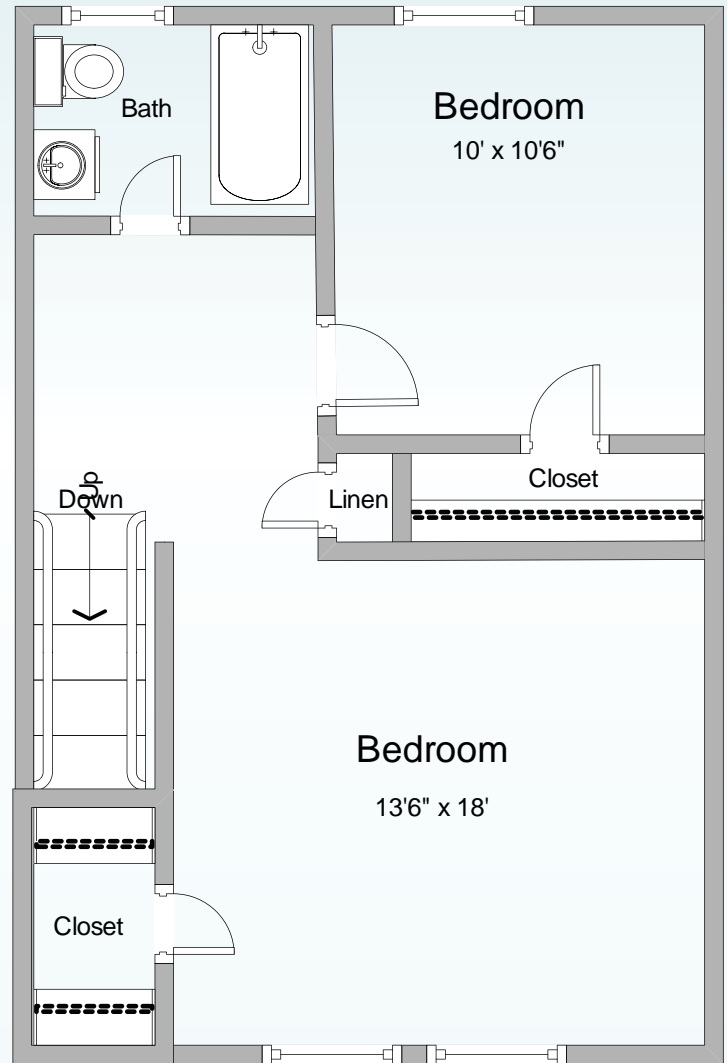

Capitol Area Developments

Stony Brook

2 Bedroom / 1.5 Bath Townhome

Lower Level

Upper Level

920 sq. ft.

Affordable living, at its best.

cadcommunities.com