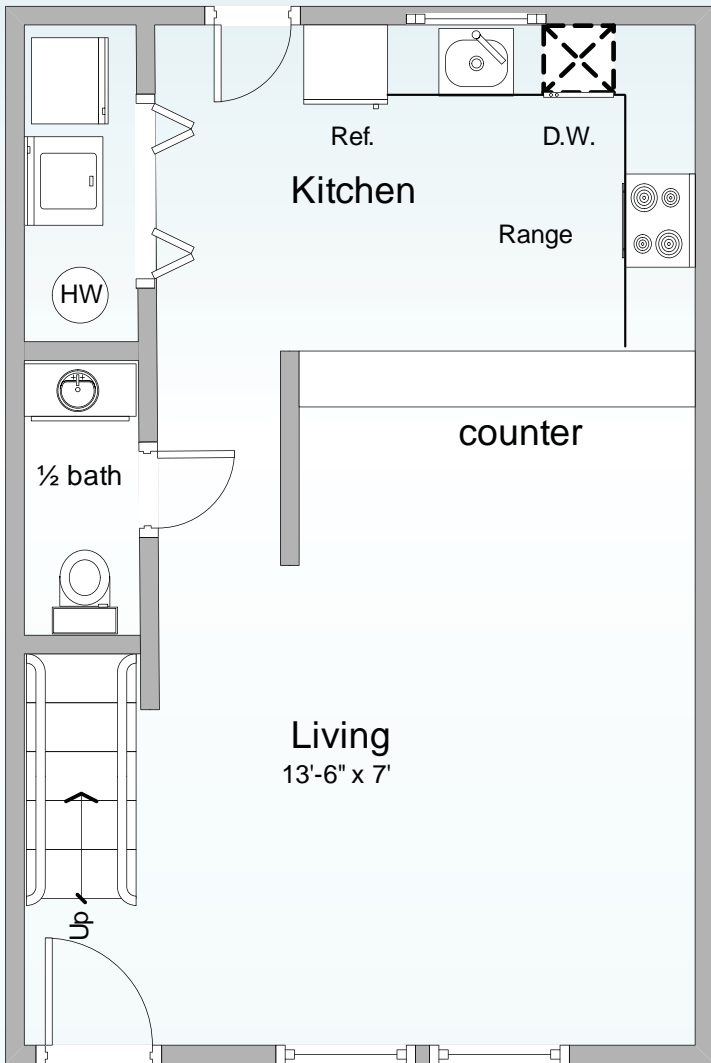

Capitol Area Developments

Stony Brook

2 Bedroom / 1.5 Bath Townhome

Lower Level

Upper Level

920 sq. ft.

Affordable living, at its best.

cadcommunities.com