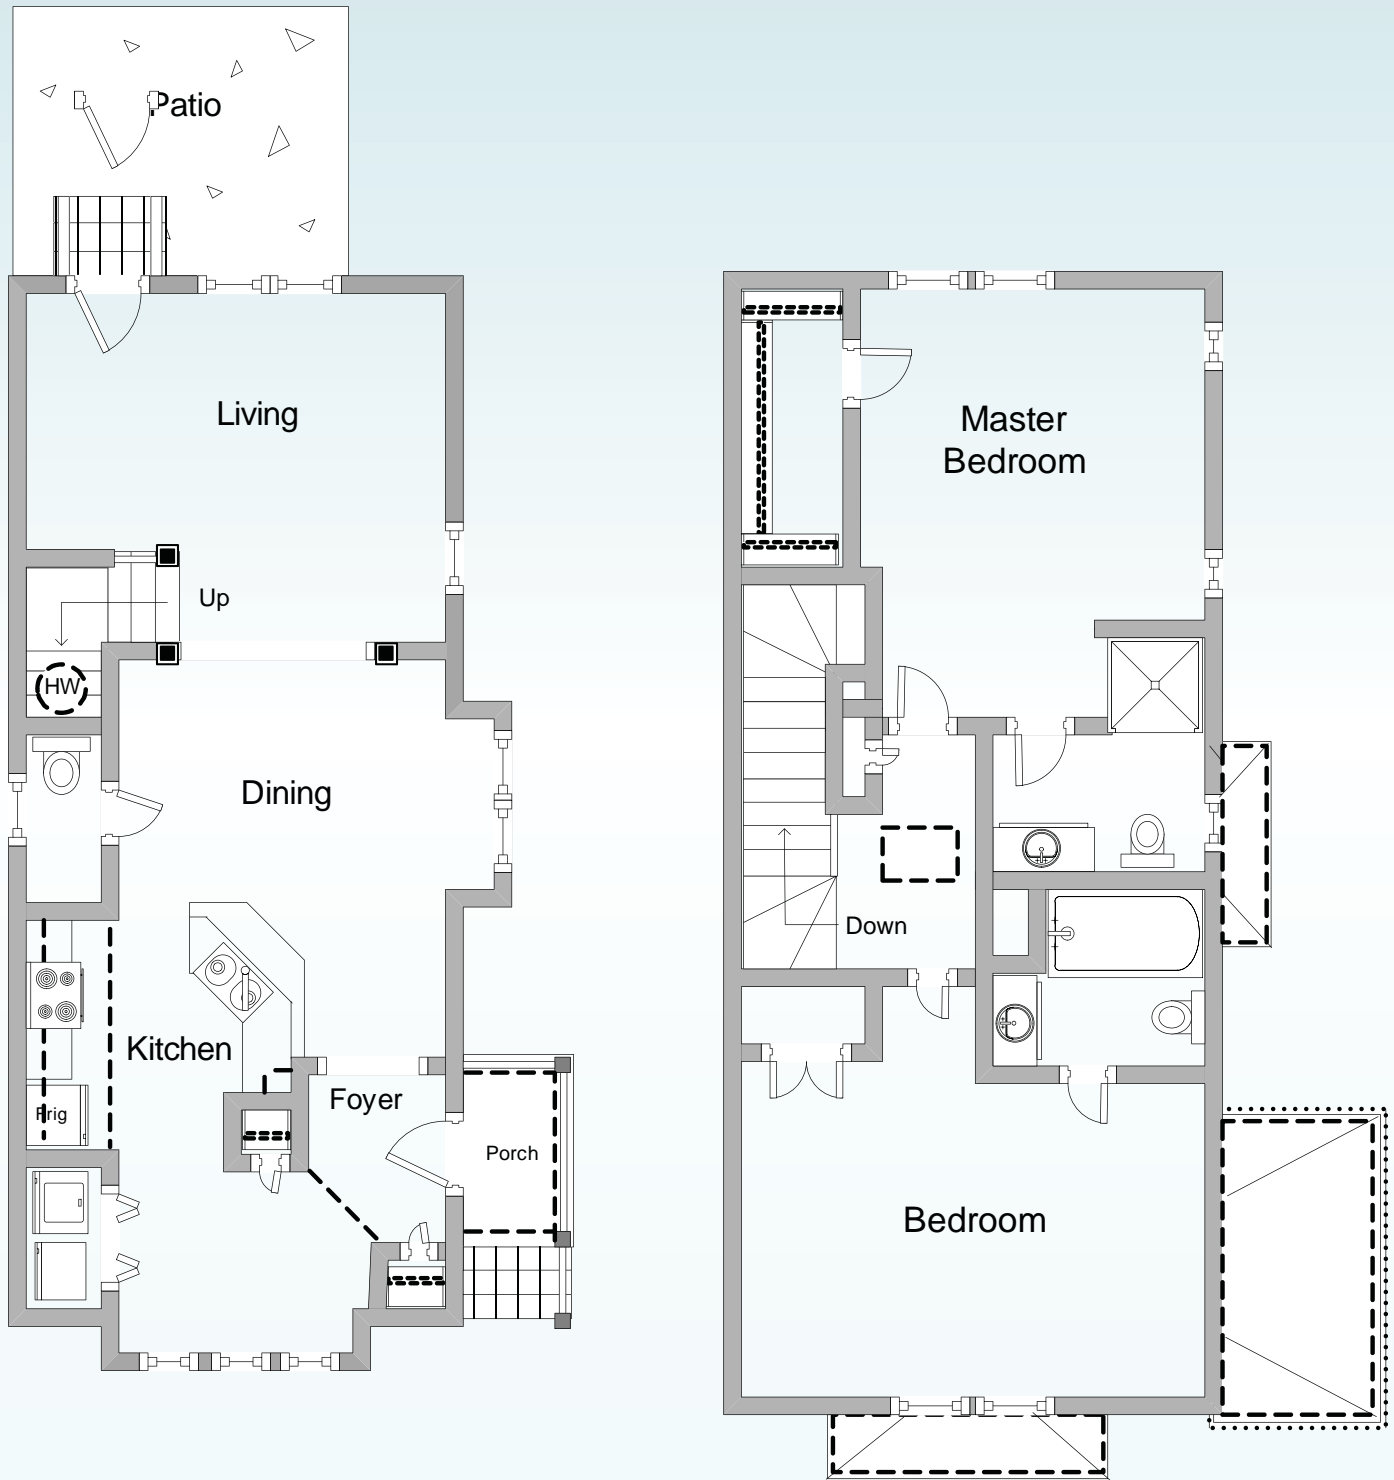

# Capitol Area Developments

Capitol Park

2 Bedroom / 2.5 Bath Townhome (B)

1,271 sq. ft.

Affordable living, at its best.

[cadcommunities.com](http://cadcommunities.com)

Studios, One Two and Three Bedroom Apartments & Townhomes throughout Raleigh.