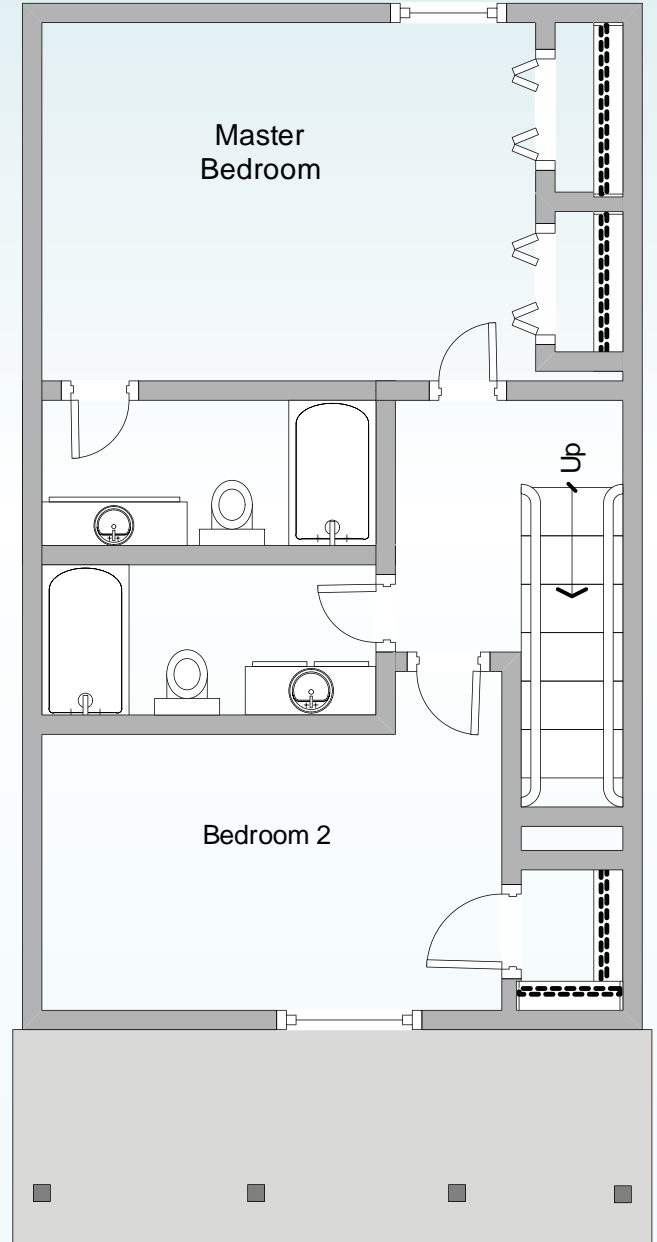

Capitol Area Developments

Chavis Heights

2 Bedroom / 2.5 Bath Townhome

1,000 sq. ft.

Affordable living, at its best.

cadcommunities.com

Studios, One Two and Three Bedroom Apartments & Townhomes throughout Raleigh.