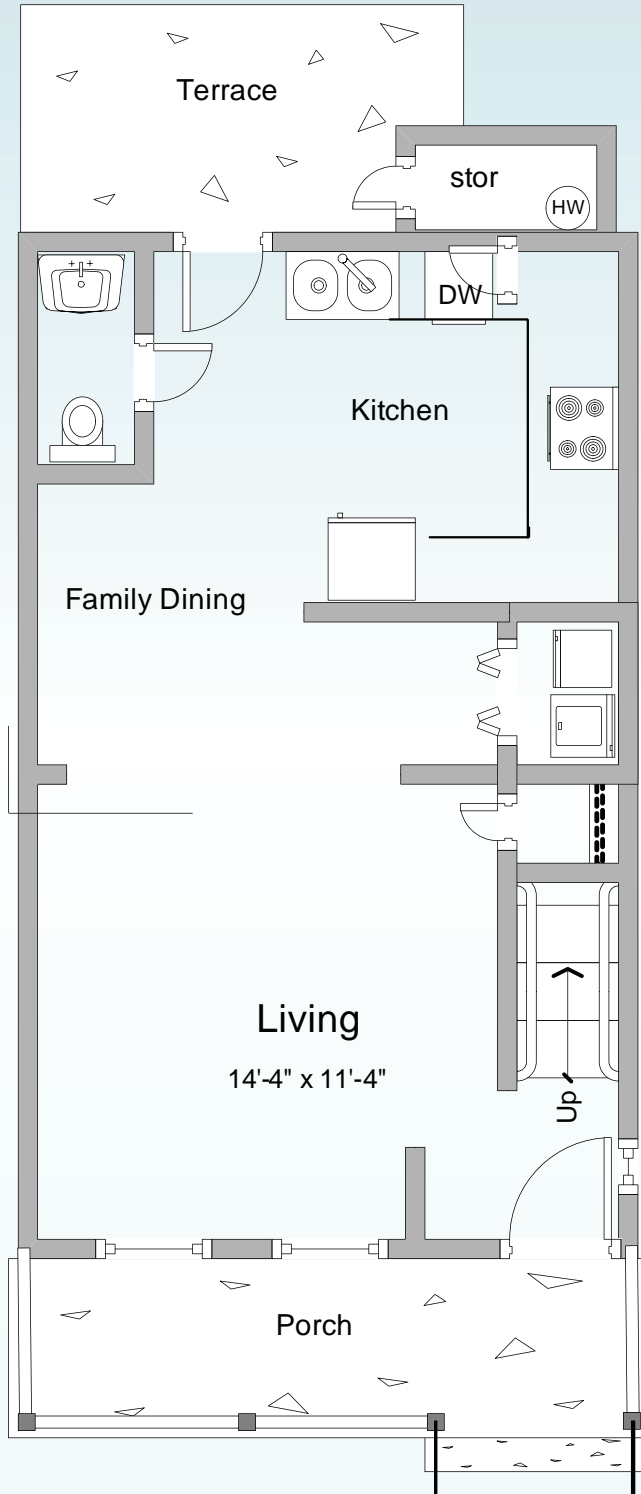

Capitol Area Developments

Chavis Heights

2 Bedroom / 2.5 Bath Townhome

1,000 sq. ft.

Affordable living, at its best.

cadcommunities.com

Studios, One Two and Three Bedroom Apartments & Townhomes throughout Raleigh.