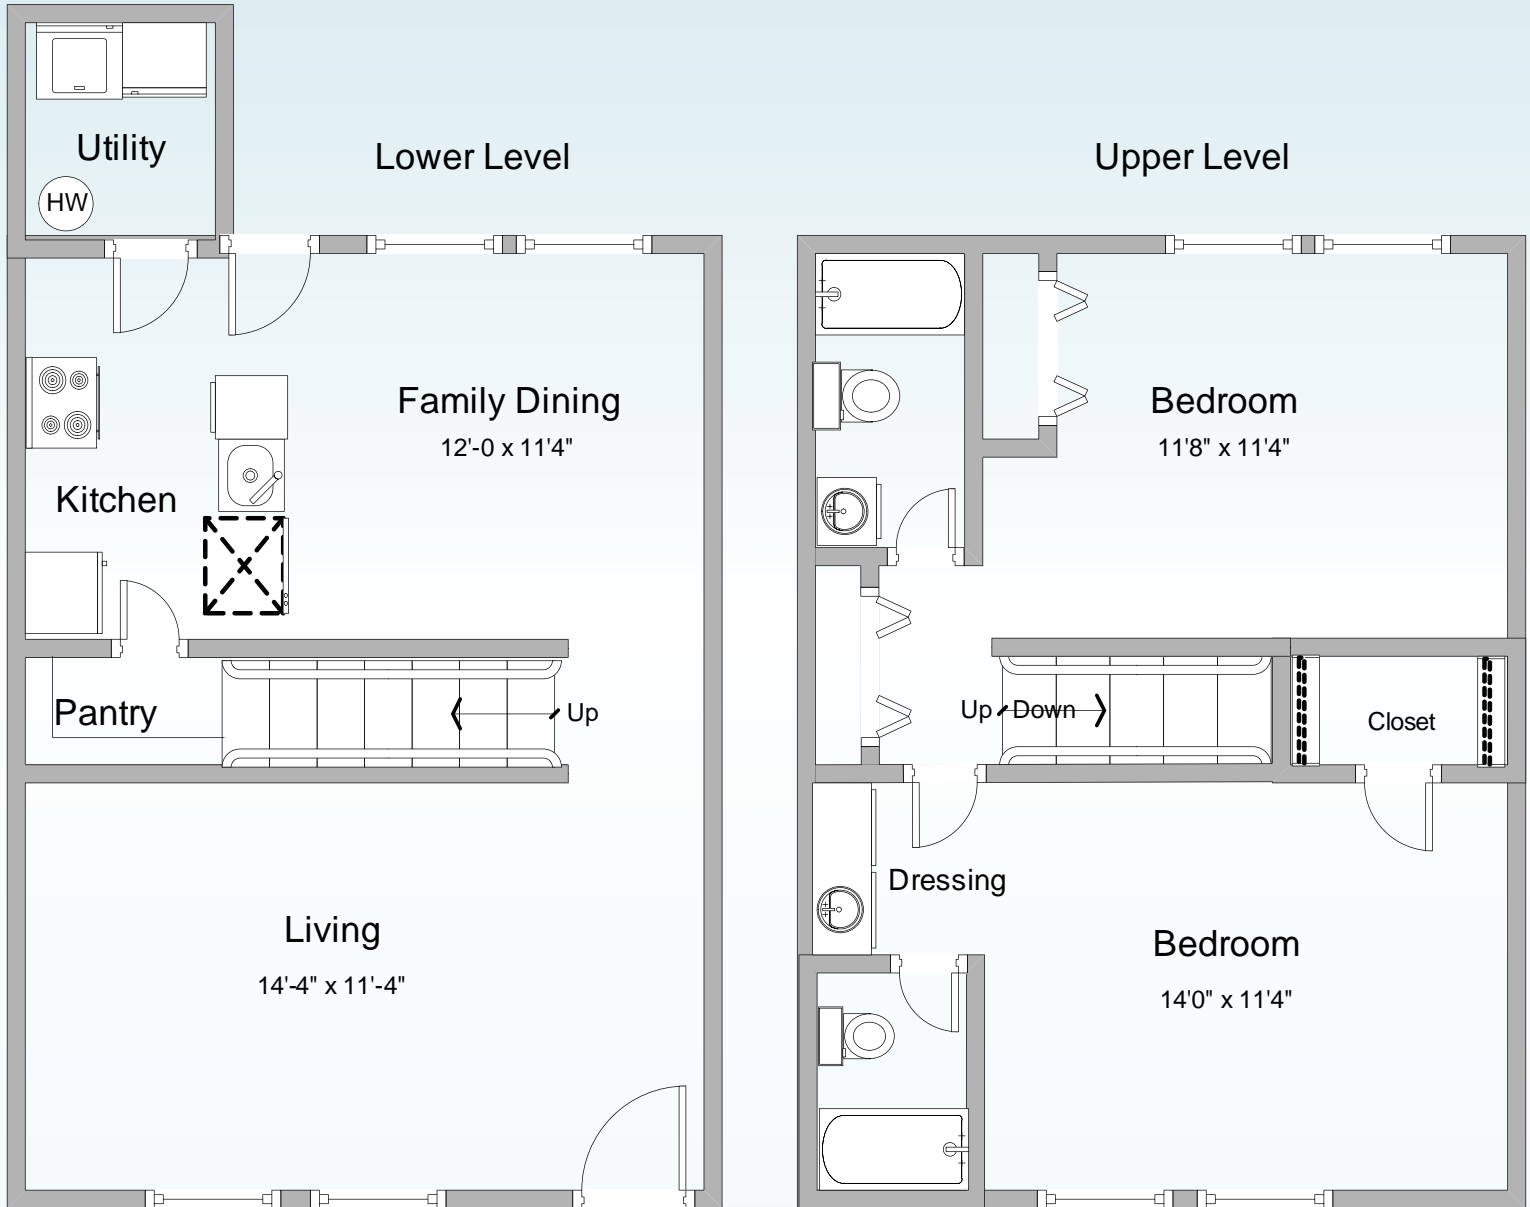

Capitol Area Developments

Stony Brook

2 Bedroom / 2 Bath Townhome

1130 sq. ft.

Affordable living, at its best.

cadcommunities.com

Studios, One Two and Three Bedroom Apartments & Townhomes throughout Raleigh.