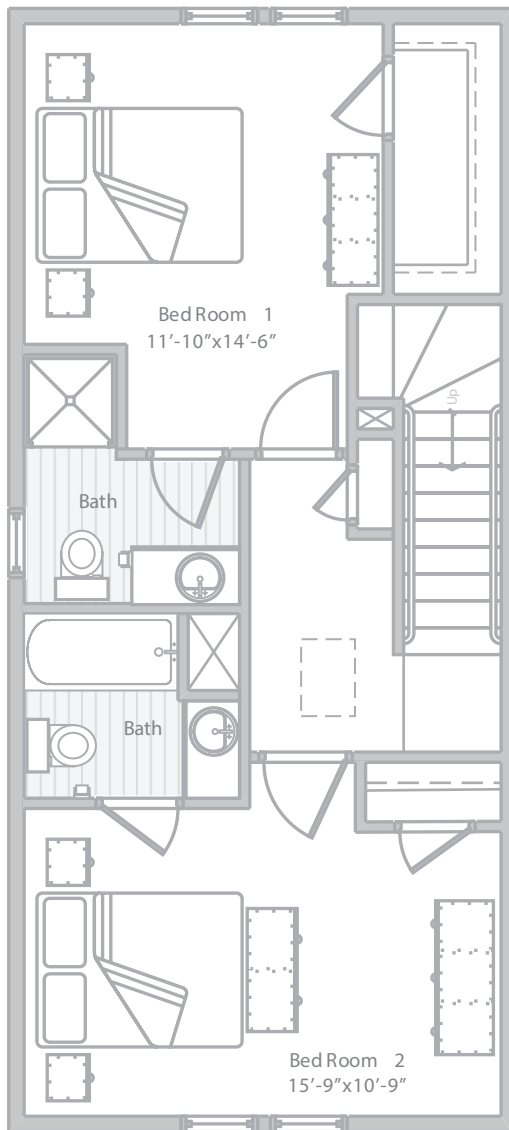

Capitol Area Developments

Walnut Terrace

2 Bedroom / 2.5 Bath Townhome (B)

2nd Floor

1st Floor

1,321 sq. ft.

Affordable living, at its best.

cadcommunities.com