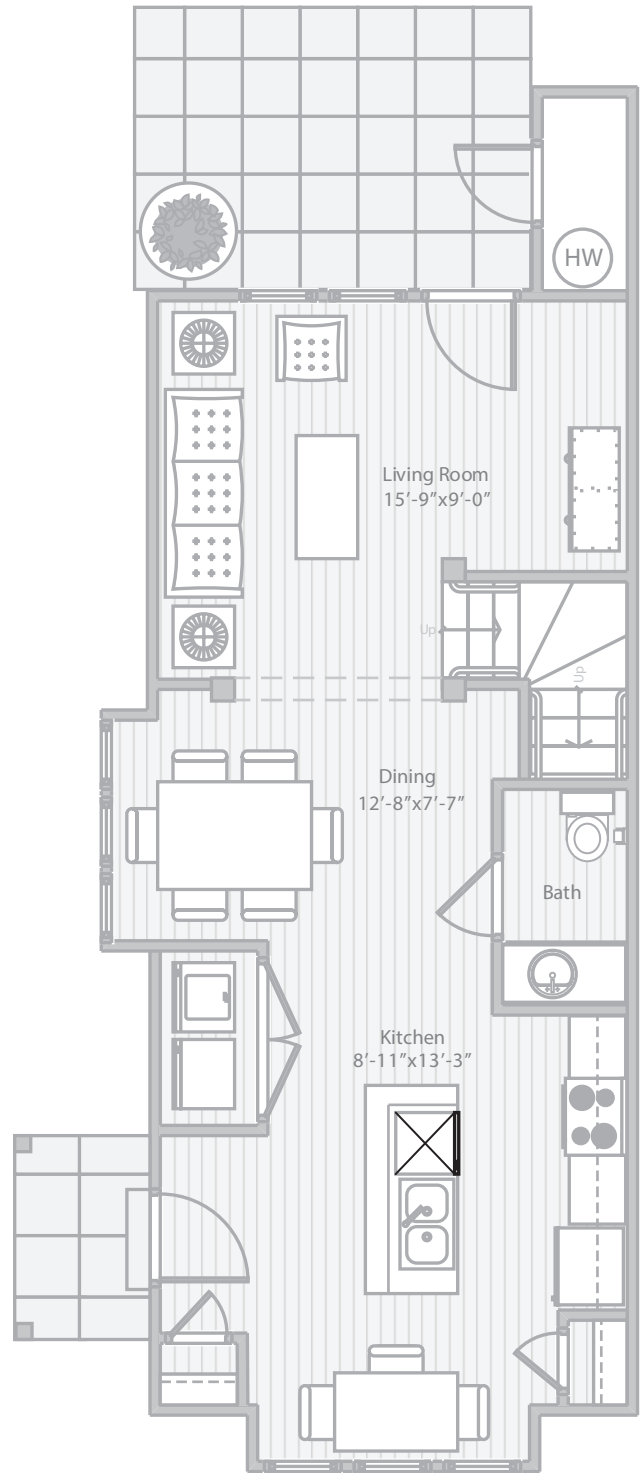

Capitol Area Developments

Walnut Terrace

2 Bedroom / 2.5 Bath Townhome (B)

2nd Floor

1st Floor

1,321 sq. ft.

Affordable living, at its best.

cadcommunities.com