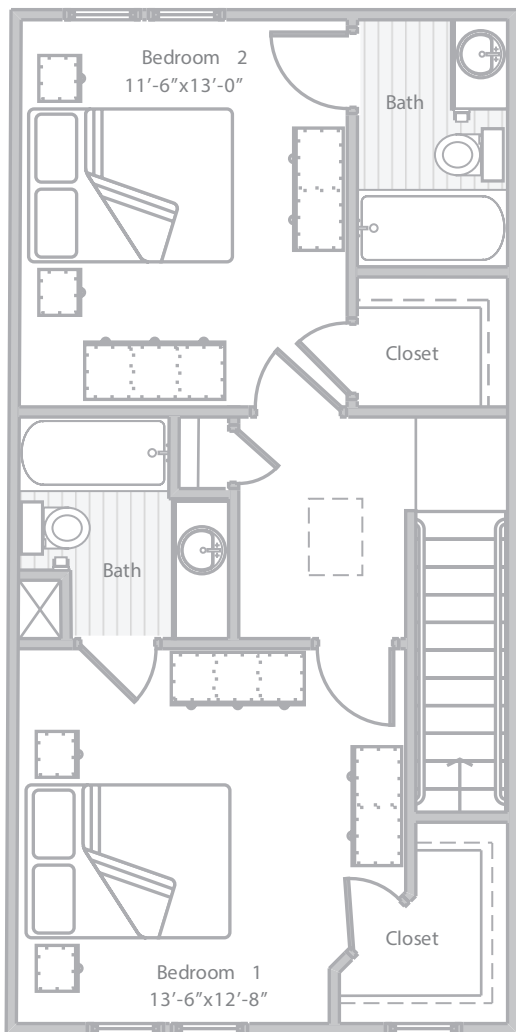

Capitol Area Developments

Walnut Terrace

2 Bedroom / 2.5 Bath Townhome (A)

2nd Floor

1,281 sq. ft.

1st Floor

Affordable living, at its best.

cadcommunities.com