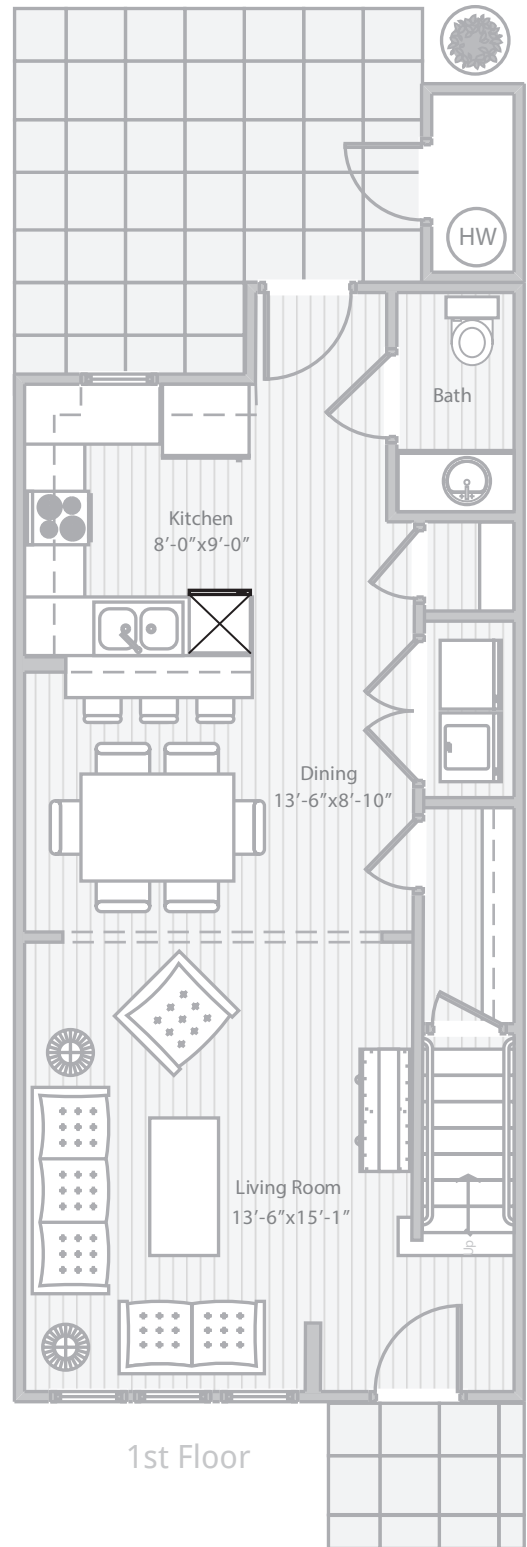

Capitol Area Developments

Walnut Terrace

2 Bedroom / 2.5 Bath Townhome (A)

2nd Floor

1,281 sq. ft.

1st Floor

Affordable living, at its best.

cadcommunities.com