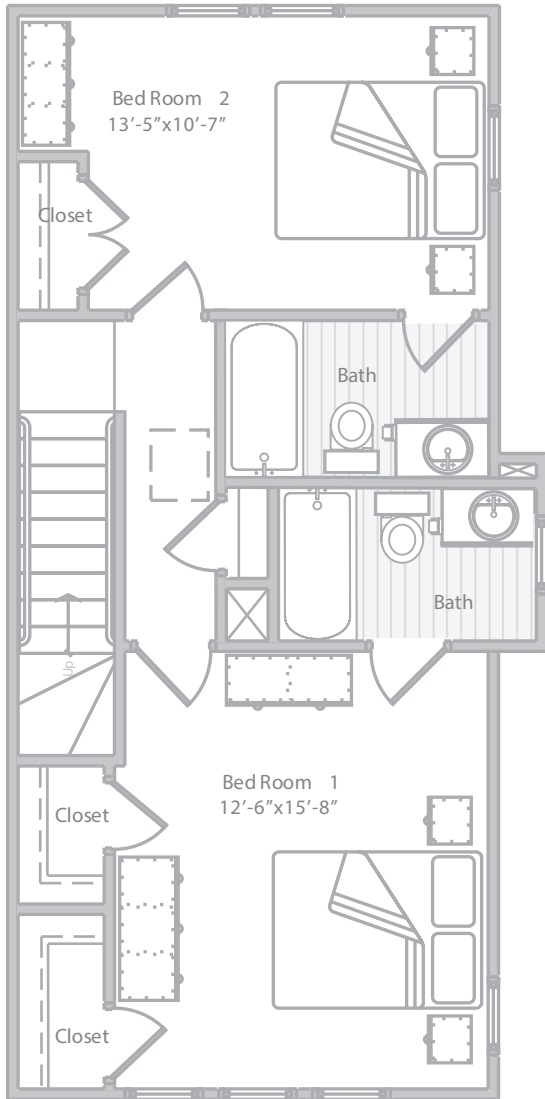

Capitol Area Developments

Walnut Terrace

2 Bedroom / 2.5 Bath Townhome (C)

2nd Floor

1,344 sq. ft.

1st Floor

Affordable living, at its best.

cadcommunities.com