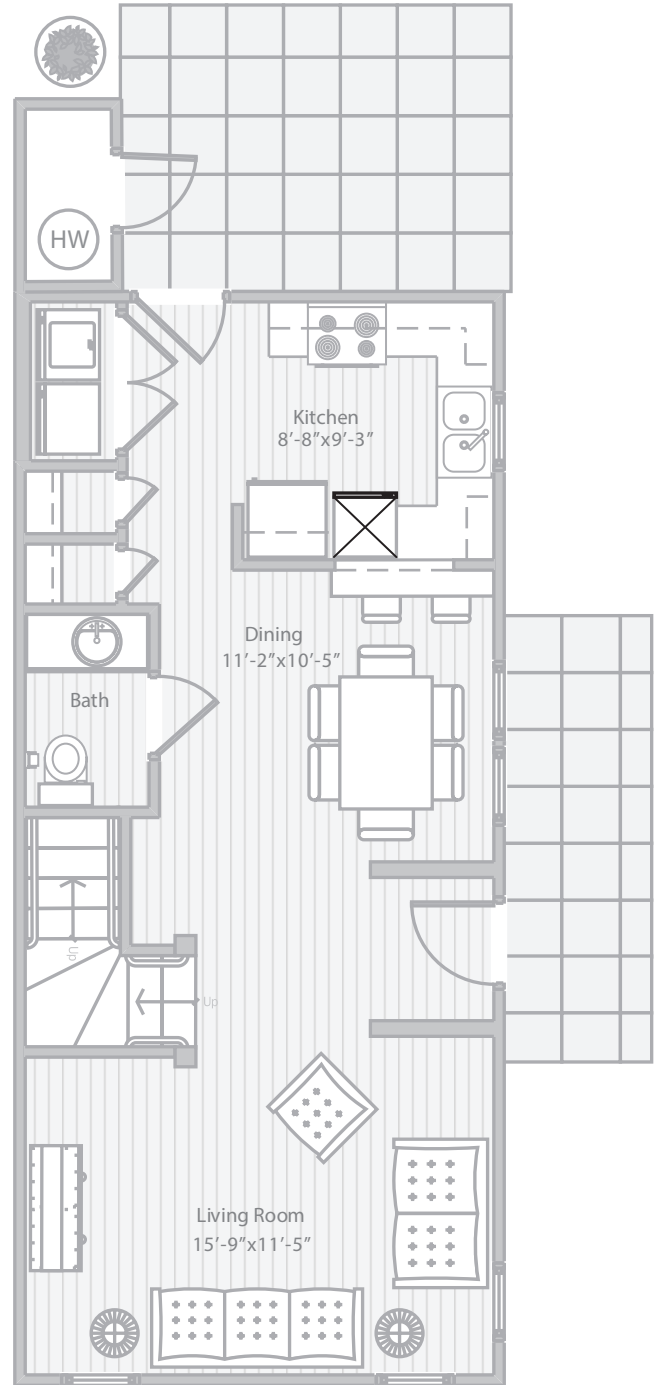

Capitol Area Developments

Walnut Terrace

2 Bedroom / 2.5 Bath Townhome (C)

2nd Floor

1,344 sq. ft.

1st Floor

Affordable living, at its best.

cadcommunities.com